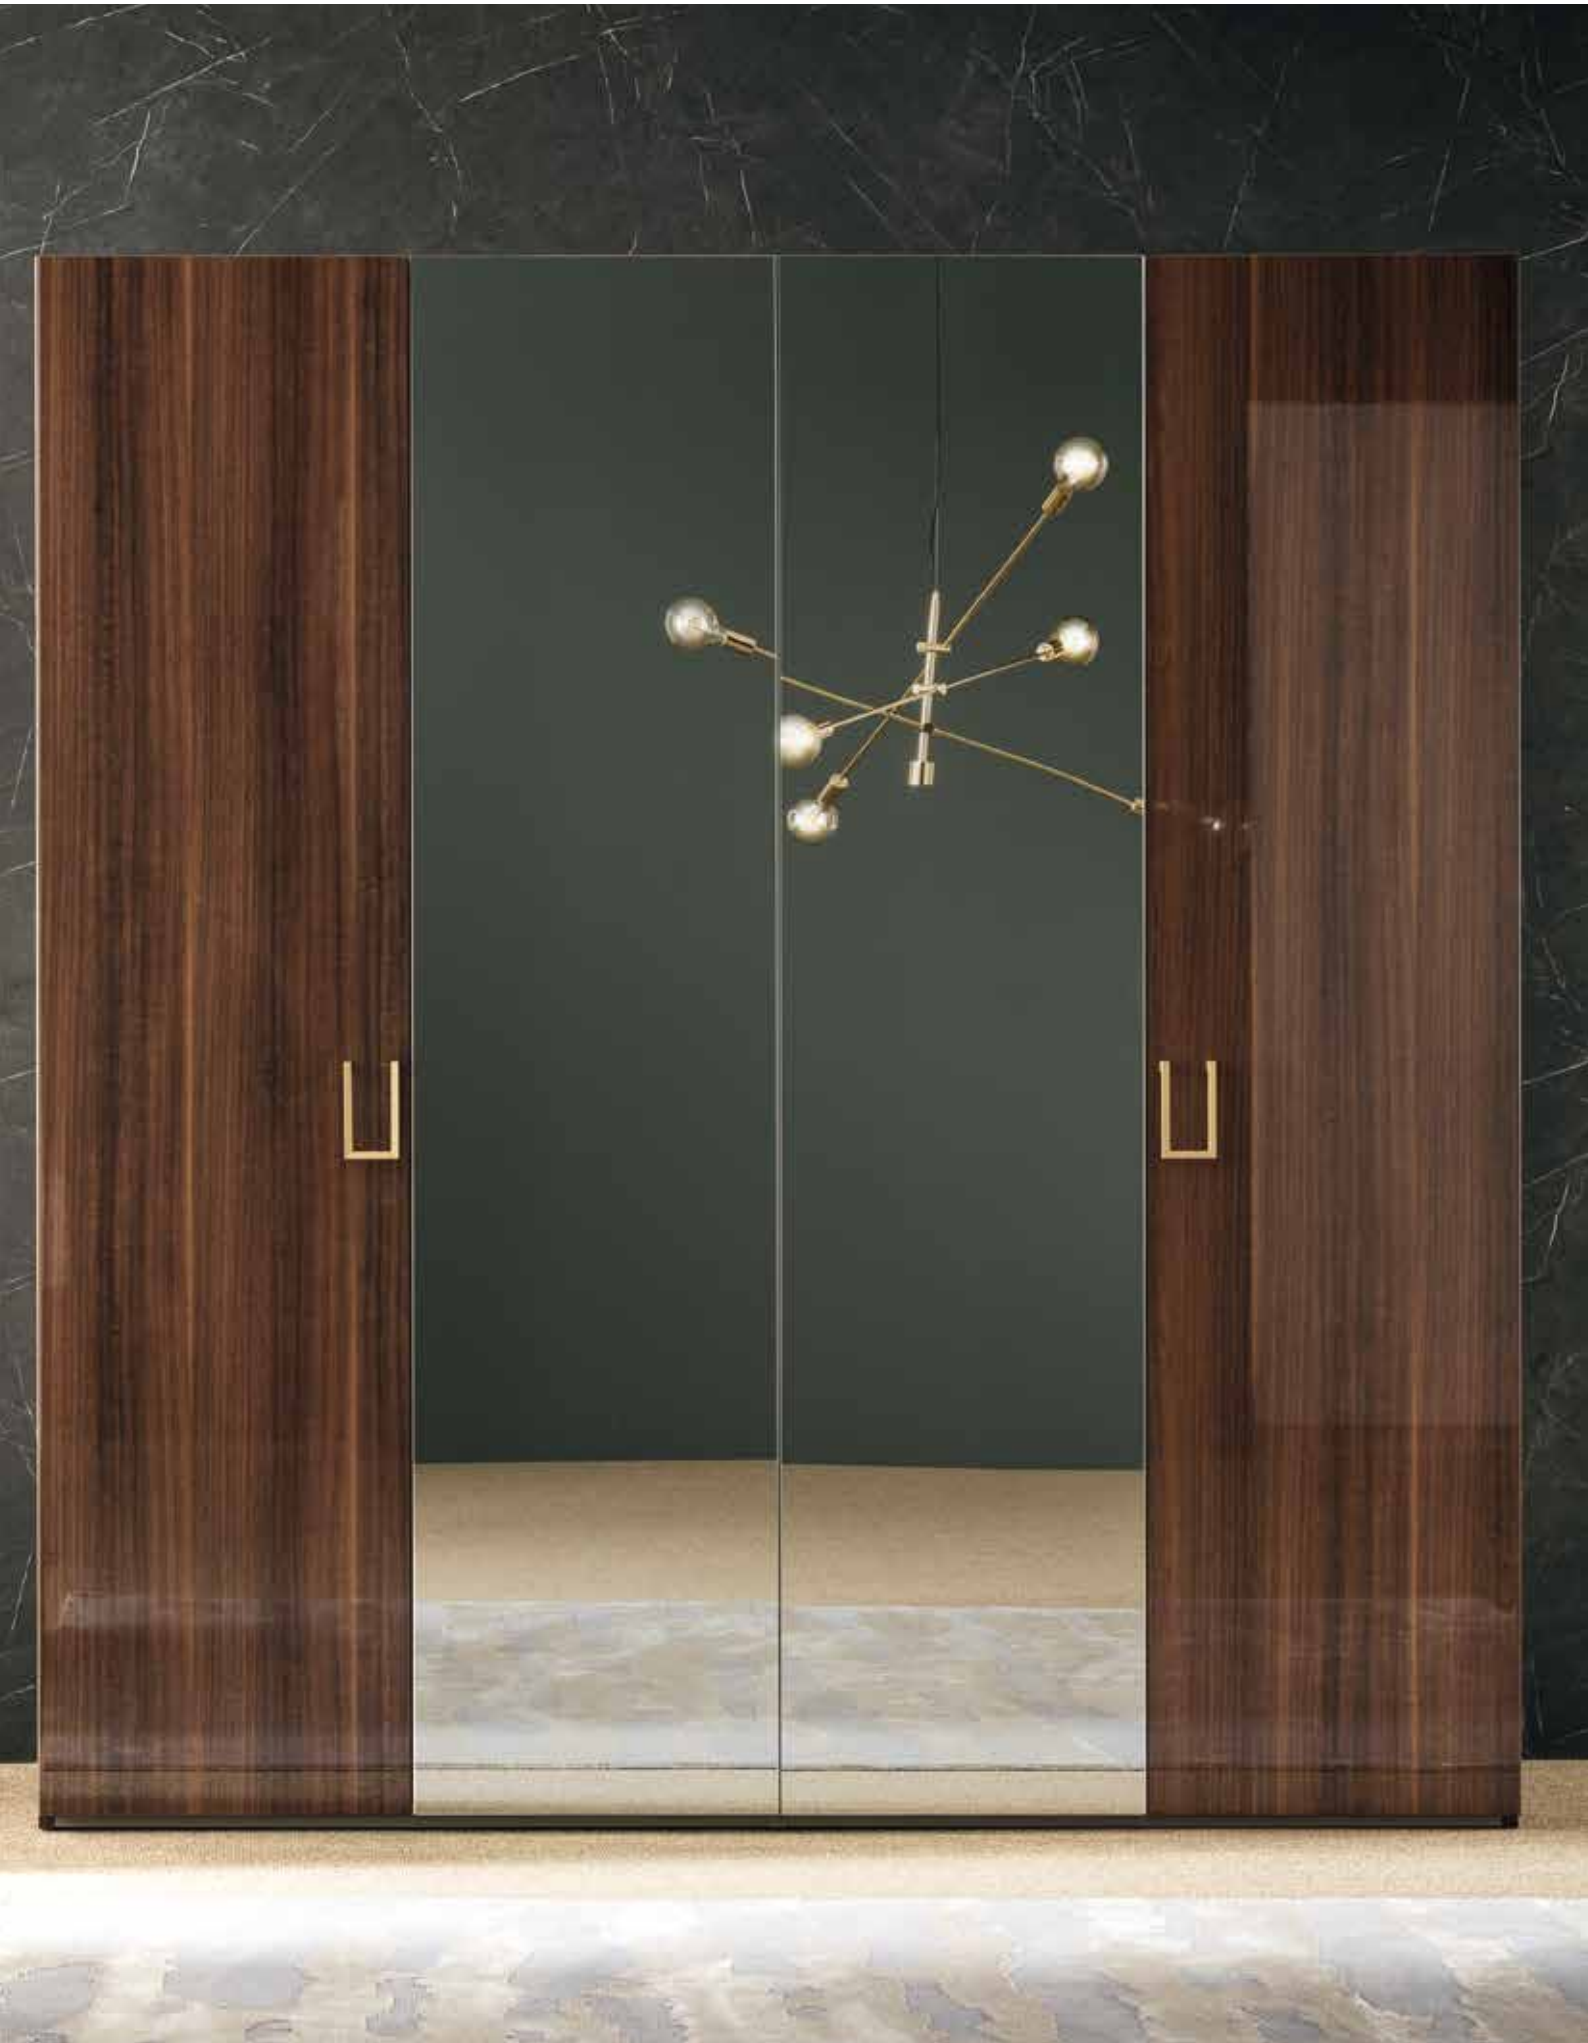

# MID CENTURY BEDROOM IN BROWN GUM TREE HIGH GLOSS

**DRESSER KJDT120**

With 6 drawers

inch W 67" D 20" H 32"  
 cm L 169,5 P 51,2 H 80,5  
 Crts 1 kg 85 m<sup>3</sup> 0,68

**NIGHT STAND KJDT130**

With 2 drawers